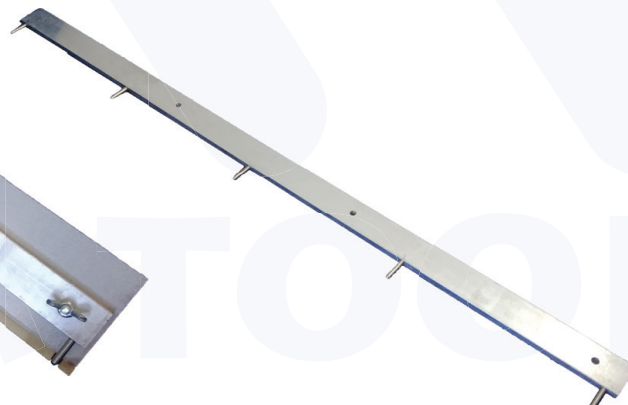

ROUND PINNED

ADJUSTABLE LEVELLER

VS 2-2020

Our adjustable **ROUND PIN LEVELLERS** spread flooring overlay compounds in one easy application. The tools are ideal for application of floor coatings which have good flow characteristics. The levellers are available in widths of both 450mm & 600mm, and are simple to adjust. Our **ROUND PIN LEVELLER** is made from 1.6mm Stainless Steel with an aluminium pin plate holder incorporating five steel pins. It is easily adjusted from 0mm to 12mm for speedy set up.

450MM ROUND PINNED LEVELLERS

ROUND PINNED LEVELLER		REPLACEMENT PIN PLATE	
PLR31450	450mm	PLR31450R	Pin Plate Only

600MM ROUND PINNED LEVELLERS

ROUND PINNED LEVELLER		REPLACEMENT PIN PLATE	
PLR31600	600mm	PLR31600R	Pin Plate Only