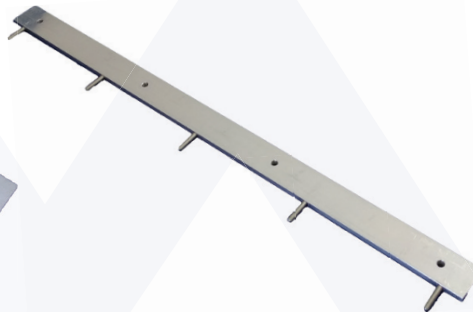

ROUND PINNED

ADJUSTABLE LEVELLER

VS 2-2020

Our adjustable **ROUND PIN LEVELLERS** spread flooring overlay compounds in one easy application. The tools are ideal for application of floor coatings which have good flow characteristics. The levellers are available in widths of both 450mm & 600mm, and are simple to adjust. Our **ROUND PIN LEVELLER** is made from 1.6mm Stainless Steel with an aluminium pin plate holder incorporating five steel pins. It is easily adjusted from 0mm to 12mm for speedy set up.

450MM ROUND PINNED LEVELLERS

ROUND PINNED LEVELLER		REPLACEMENT PIN PLATE	
PLR31450	450mm	PLR31450R	Pin Plate Only

600MM ROUND PINNED LEVELLERS

ROUND PINNED LEVELLER		REPLACEMENT PIN PLATE	
PLR31600	600mm	PLR31600R	Pin Plate Only