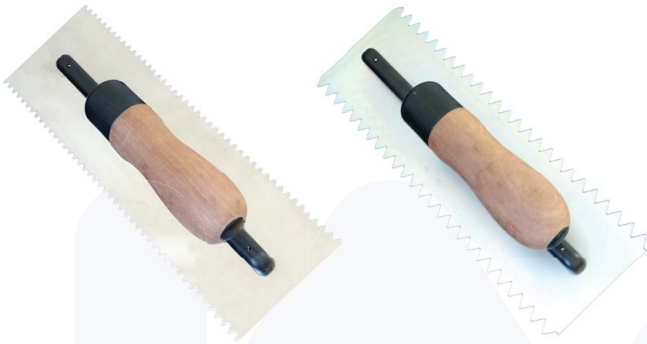

## HANDHELD

01 2-2020

Our **TROWELS** are for hand application of high build, self leveling coatings and semi-flowable mortars. The handheld trowel blades are made from tough hardened steel and are available with 290mm and 400mm rectangular blades.

### 290MM LONG HAND TROWELS